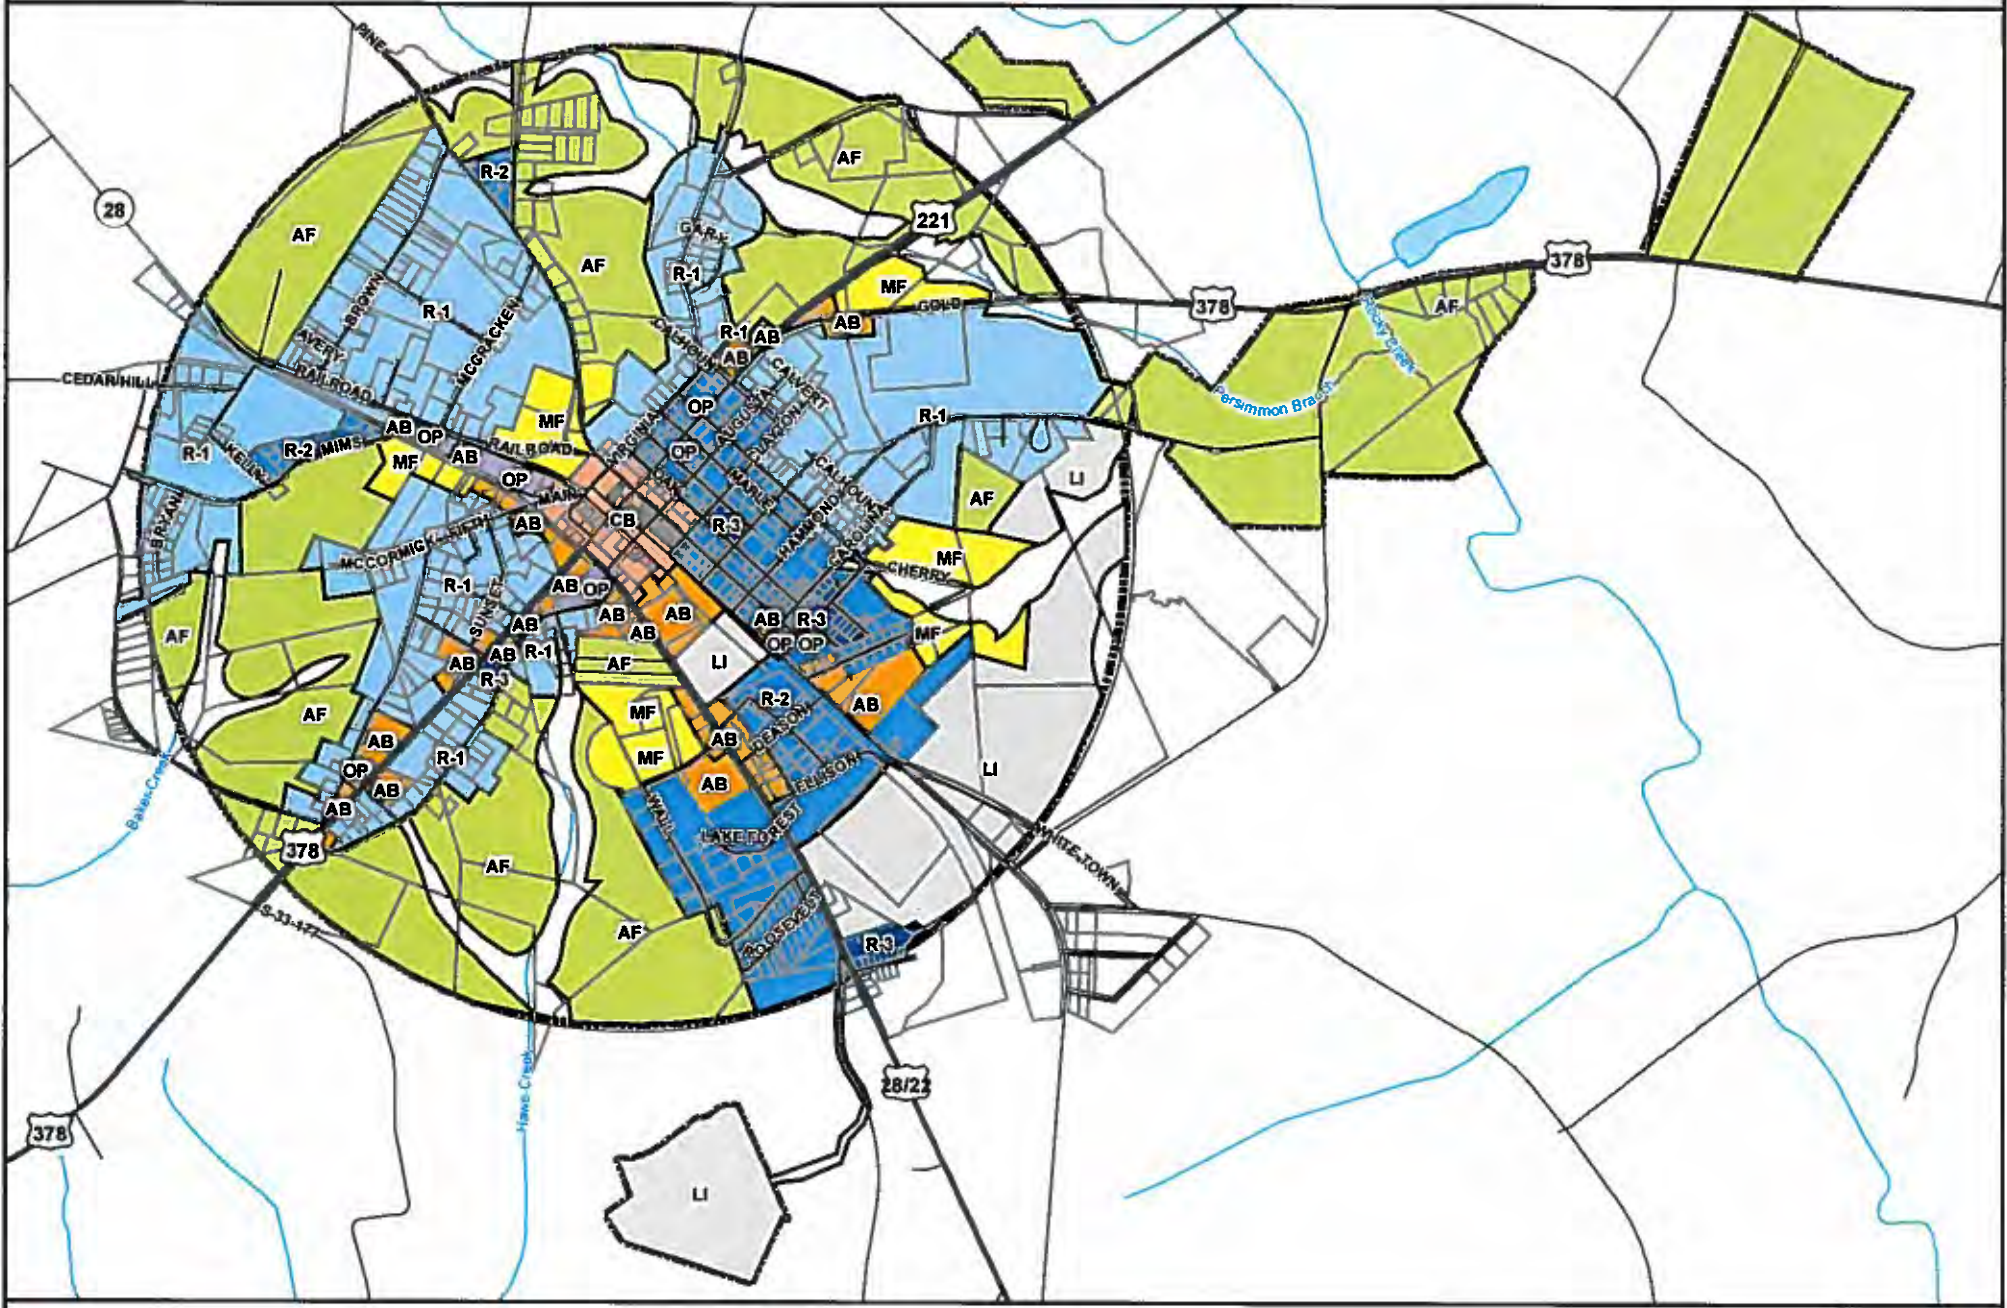

# Town of McCormick Zoning Map

- |   |                                 |                    |
|---|---------------------------------|--------------------|
| Low-Density Residential District R-1    | Arterial Business District AB   | Parcels            |
| Low-Density Residential District R-2    | Central Business District CB    | Ponds and Lakes    |
| Medium-Density Residential District R-3 | Light Industrial LI             | Rivers and Streams |
| Multi-Family Residential District MF    | Agricultural Forest District AF | Roads              |
| Office - Professional District OP       | City Limits                     | SC Hwy             |
|   |                                 | US Hwy             |